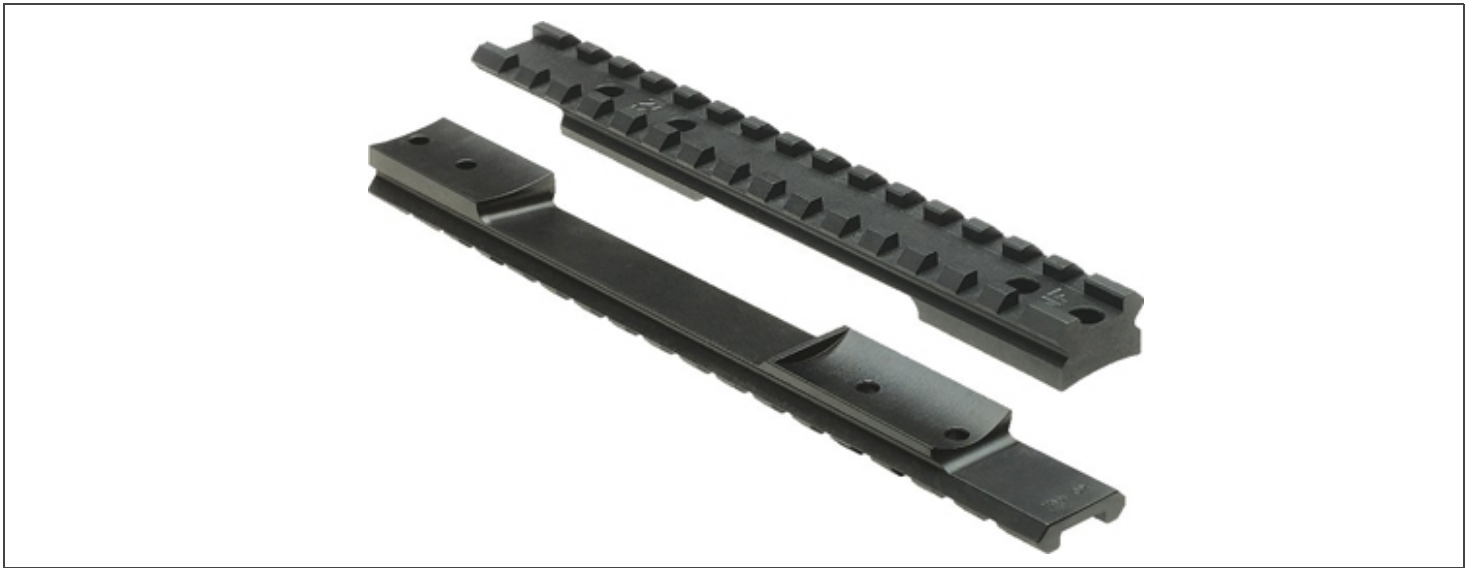

NIGHTFORCE 1 PIECE M700 LA 40 MOA BASE (8-40 SCREWS) A139

SKU A139-NF

DESCRIPTION

The **Nightforce** one piece steel base is built to military standard 1913 specifications with a 40 MOA taper. At the bottom of the base is an integral recoil lug that provides an exact fit and prevents any movement of the base. This base fits **HS 700** long action firearms.

SPECIFICATIONS

MPN:	A139
UPC:	847362003313
UPC	847362003313
MPN	A139